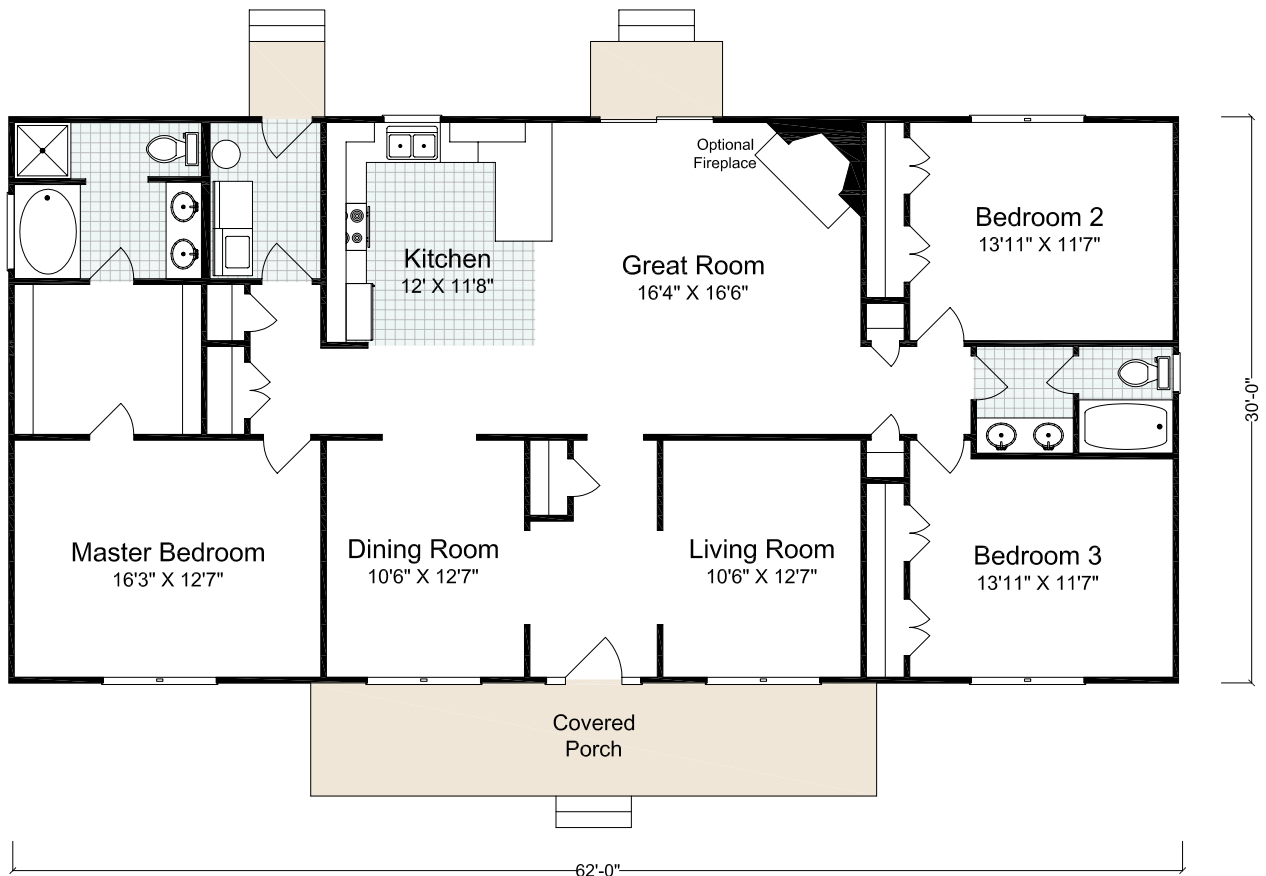

Madison Homebuilders

Vincent II

Elevation "A" shown.

Vincent II

Total
Porch

1,860 SQ. FT.
180 SQ. FT.

This sheet is for illustrative purposes only. All dimensions are approximate. Floor plans and standard features may vary according to alternate style selected and are subject to change without notice. Optional items indicated are available at additional cost.