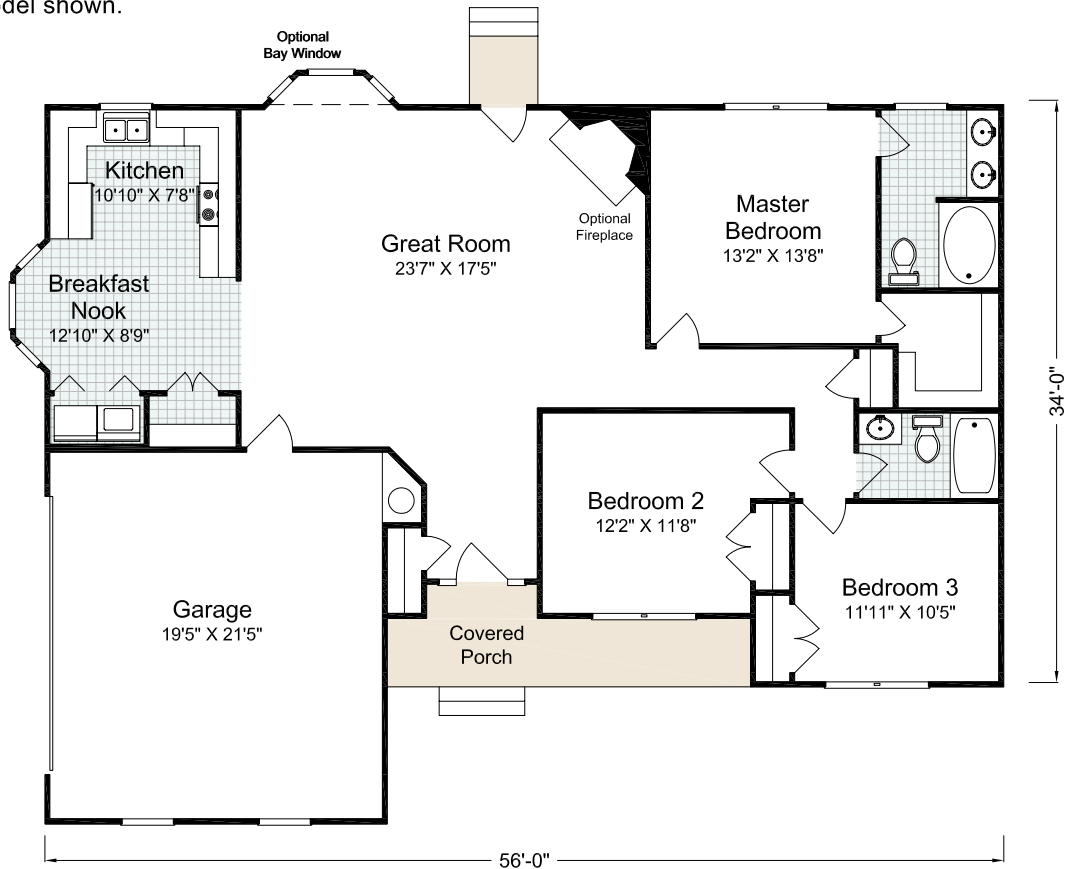

Madison Homebuilders

— Haley II —

Base price model shown.

Haley II

Total	1,540 SQ. FT.
Garage	439 SQ. FT.
Porch	97 SQ. FT.

This sheet is for illustrative purposes only. All dimensions are approximate. Floor plans and standard features may vary according to alternate style selected and are subject to change without notice. Optional items indicated are available at additional cost.